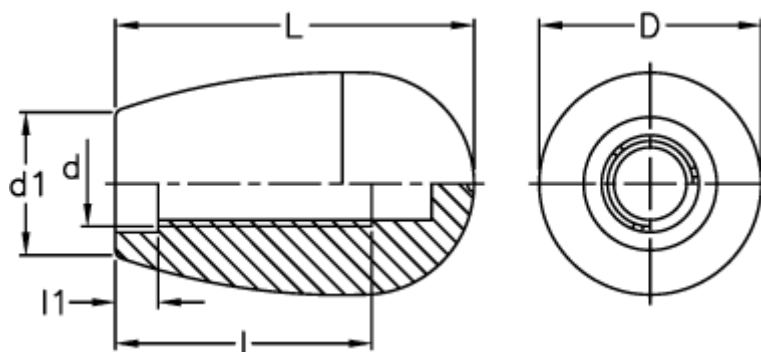

# Data Sheet

Article number: 2304121061  
Description: E+G Handle  
I.622/55-M10

## Measures

---

D	= 34
d1	= 21
d 6H	= M10
l	= 35
L	= 54.5
l1	= 8.0